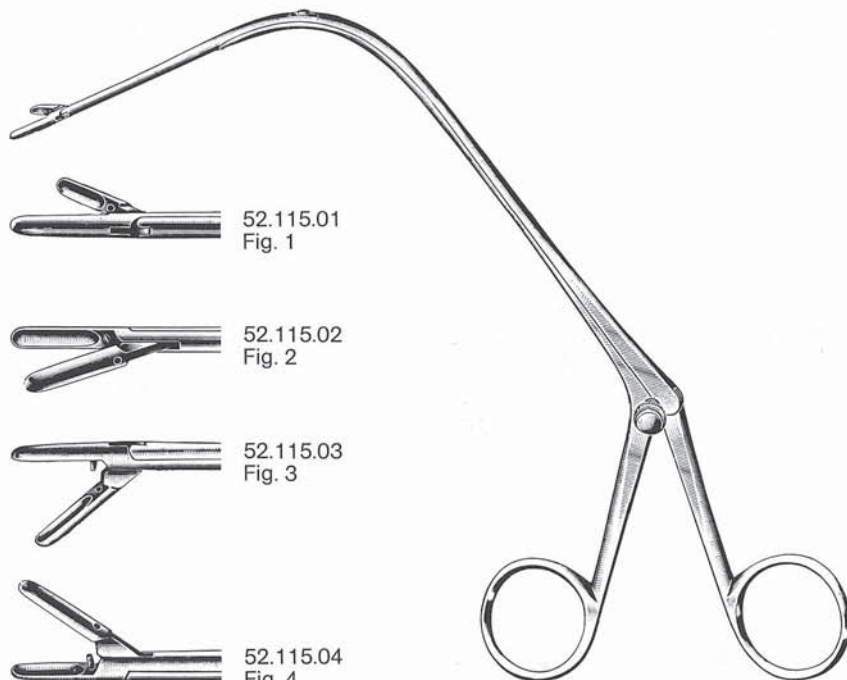

52

Kehlkopf

Larynx

Larynx

Laringe

Laringe

JACKSON
52.101.22-52.103.22
22 cm

FRAENKEL
52.111.18
18 cm

JURASZ
52.115.01-52.115.04
23 cm

REICHERT
52.121.24
24 cm

Kehlkopf
Larynx
Larynx
Larynx
Larynx

dimeda[®]

SURGICAL INSTRUMENTS

HUBER
52.130.00

cm	BRUENINGS
20	52.132.20
30	52.132.30
40	52.132.40
50	52.132.50
60	52.132.60

CHEVALIER-JACKSON
52.230.01-52.260.07

cm	Fig. 1	Fig. 2	Fig. 3	Fig. 4	Fig. 5	Fig. 6	Fig. 7
30	52.230.01	52.230.02	52.230.03	52.230.04	52.230.05	52.230.06	52.230.07
40	52.240.01	52.240.02	52.240.03	52.240.04	52.240.05	52.240.06	52.240.07
50	52.250.01	52.250.02	52.250.03	52.250.04	52.250.05	52.250.06	52.250.07
60	52.260.01	52.260.02	52.260.03	52.260.04	52.260.05	52.260.06	52.260.07

52.270.08-52.270.30

	Fig.	mm Ø	
52.270.08	00	8	52.272.08
52.270.10	0	10	52.272.10
52.270.12	1	12	52.272.12
52.270.14	2	14	52.272.14
52.270.16	3	16	52.272.16
52.270.18	4	18	52.272.18
52.270.20	5	20	52.272.20
52.270.22	6	22	52.272.22
52.270.24	7	24	52.272.24
52.270.26	8	26	52.272.26
52.270.28	9	28	52.272.28
52.270.30	10	30	52.272.30